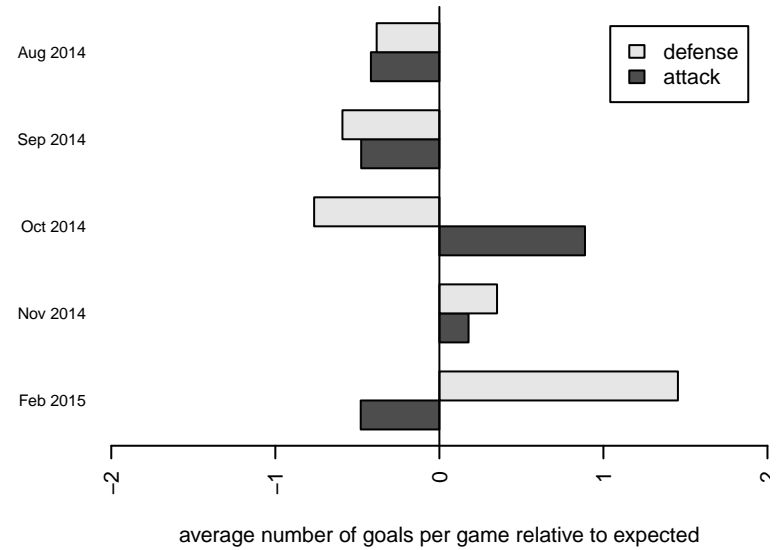

Performance relative to 13 month average