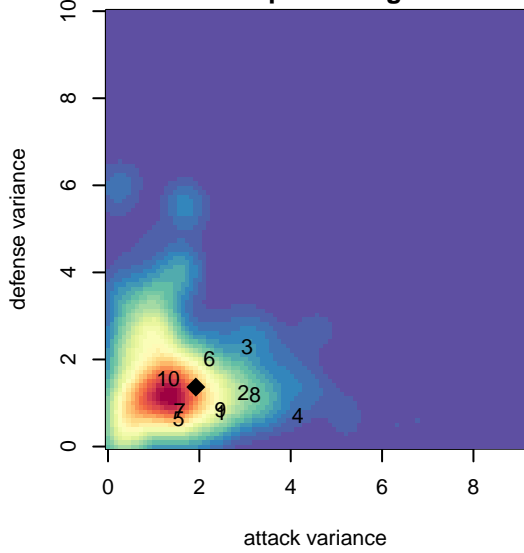

WPFC Fury White B99

Franklin Pierce SC
 Tacoma, WA
 B99 total strength=1452
 attack=12.16 defense=7.55
 fall league = PSPL Classic 1 U15

alt names used:
 FPSC FURY B99 WHITE (WA)
 FPSC Fury B99 White
 FPSC Fury White
 FPSC FURY B99 WHITE (WA)

Venues played:
 2014 Bigfoot Silver U15
 2014 Starfire Labor Day Cup U15
 2014 PSPL Classic 1 U15
 2014 WA Cup U15 Silver U15

WPFC Fury White B99
 Dots are actual minus expected GF (blue circles) and GA (red triangles).
 Blue line is smoothed change in attack strength. Red is smoothed change in defense strength.

**attack and defense variance (black dot)
relative to other teams
and top 10 in region**

**attack and defense rating
relative to others at age
and all opponents in last 13 months**

Performance relative to 13 month average