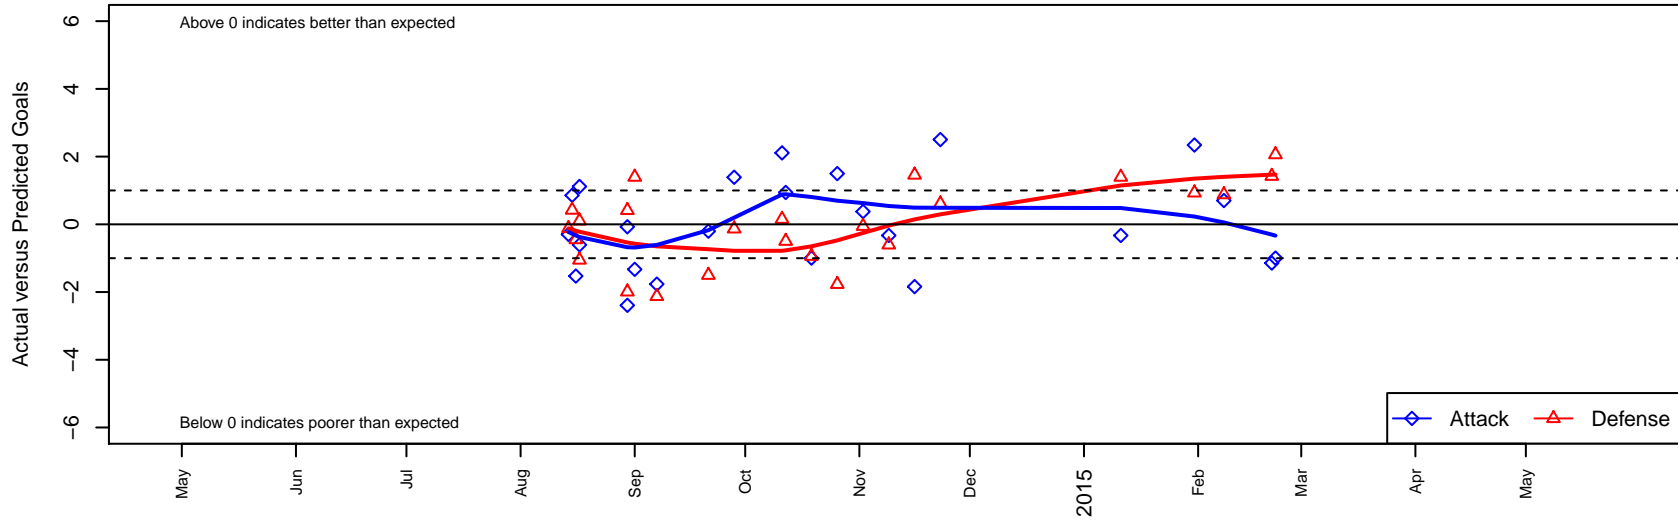

WPFC Fury White B99

Franklin Pierce SC
 Tacoma, WA
 B99 total strength=1452
 attack=12.16 defense=7.55
 fall league = PSPL Classic 1 U15

alt names used:
 FPSC FURY B99 WHITE (WA)
 FPSC Fury B99 White
 FPSC Fury White
 FPSC FURY B99 WHITE (WA)

Venues played:
 2014 Bigfoot Silver U15
 2014 Starfire Labor Day Cup U15
 2014 PSPL Classic 1 U15
 2014 WA Cup U15 Silver U15

WPFC Fury White B99
 Dots are actual minus expected GF (blue circles) and GA (red triangles).
 Blue line is smoothed change in attack strength. Red is smoothed change in defense strength.

**attack and defense variance (black dot)
relative to other teams
and top 10 in region**

**attack and defense rating
relative to others at age
and all opponents in last 13 months**

Performance relative to 13 month average