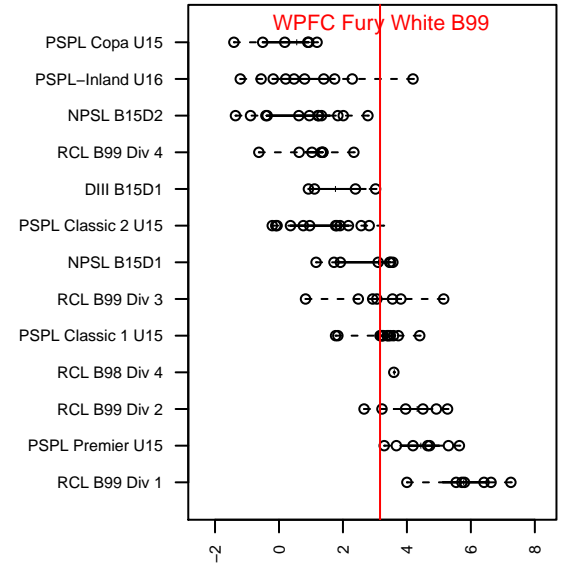

WPFC Fury White B99

Franklin Pierce SC
 Tacoma, WA
 B99 total strength=1452
 attack=12.16 defense=7.55
 fall league = PSPL Classic 1 U15

alt names used:
 FPSC FURY B99 WHITE (WA)
 FPSC Fury B99 White
 FPSC Fury White
 FPSC FURY B99 WHITE (WA)

Venues played:
 2014 Bigfoot Silver U15
 2014 Starfire Labor Day Cup U15
 2014 PSPL Classic 1 U15
 2014 WA Cup U15 Silver U15

WPFC Fury White B99
 Dots are actual minus expected GF (blue circles) and GA (red triangles).
 Blue line is smoothed change in attack strength. Red is smoothed change in defense strength.

**attack and defense variance (black dot)
relative to other teams
and top 10 in region**

**attack and defense rating
relative to others at age
and all opponents in last 13 months**

Performance relative to 13 month average