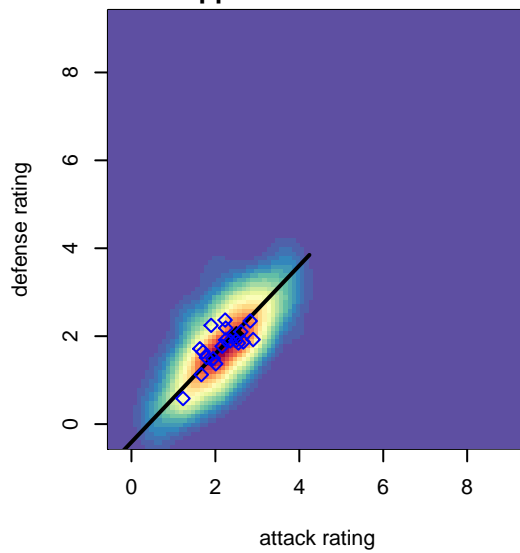

WPFC Fury White B99

Franklin Pierce SC
 Tacoma, WA
 B99 total strength=1452
 attack=12.16 defense=7.55
 fall league = PSPL Classic 1 U15

alt names used:
 FPSC FURY B99 WHITE (WA)
 FPSC Fury B99 White
 FPSC Fury White
 FPSC FURY B99 WHITE (WA)

Venues played:
 2014 Bigfoot Silver U15
 2014 Starfire Labor Day Cup U15
 2014 PSPL Classic 1 U15
 2014 WA Cup U15 Silver U15

WPFC Fury White B99
 Dots are actual minus expected GF (blue circles) and GA (red triangles).
 Blue line is smoothed change in attack strength. Red is smoothed change in defense strength.

**attack and defense variance (black dot)
relative to other teams
and top 10 in region**

**attack and defense rating
relative to others at age
and all opponents in last 13 months**

Performance relative to 13 month average