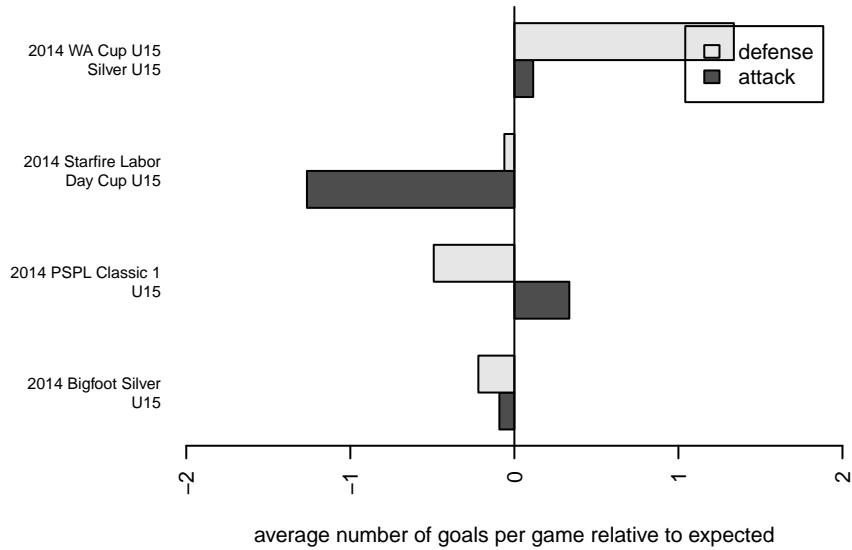

WPFC Fury White B99

Franklin Pierce SC
 Tacoma, WA
 B99 total strength=1452
 attack=12.16 defense=7.55
 fall league = PSPL Classic 1 U15

alt names used:
 FPSC FURY B99 WHITE (WA)
 FPSC Fury B99 White
 FPSC Fury White
 FPSC FURY B99 WHITE (WA)

Venues played:
 2014 Bigfoot Silver U15
 2014 Starfire Labor Day Cup U15
 2014 PSPL Classic 1 U15
 2014 WA Cup U15 Silver U15

WPFC Fury White B99
 Dots are actual minus expected GF (blue circles) and GA (red triangles).
 Blue line is smoothed change in attack strength. Red is smoothed change in defense strength.

**attack and defense variance (black dot)
relative to other teams
and top 10 in region**

**attack and defense rating
relative to others at age
and all opponents in last 13 months**

Performance relative to 13 month average